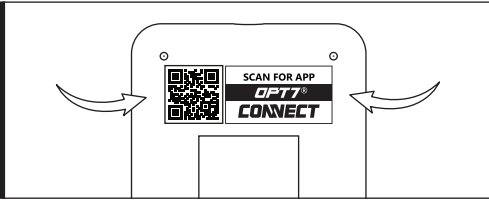

ZIPTIES

CIGARETTE LIGHTER POWER SUPPLY

INSTALLATION

| STEP 1

Inspect kit to ensure all contents was included.

| STEP 2

Decide where to locate the light strips and ensure wiring has enough length for control box to be installed in desired location.

IMPORTANT:

The control box must be installed inside the vehicle as it is not waterproof. **Avoid installation areas of the engine bay + heated surfaces.**

| EXAMPLES

WARNING

1. Connecting to more than 10 AMP will override the kit and cause early failure, ensure it is 10AMPs or less!!
2. Please ensure that the LED bars or strips/control box/wiring all are mounted in areas where will not exceed 85°C or 185°F.

INSTALLATION

STEP 3

Scan the QR code on the back of the control box to download the app.

STEP 4

Secure Control box in desired location with Velcro or zipties.

* The control box is **NOT** waterproof. Tuck it away from the elements.