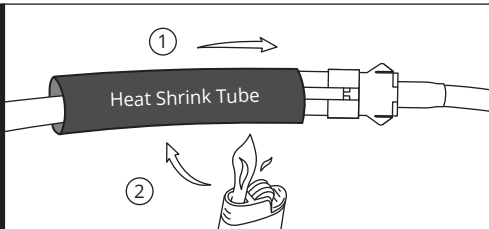

ZIPTIES

CIGARETTE LIGHTER POWER SUPPLY

INSTALLATION

| STEP 1

Inspect kit to ensure all contents was included.

| STEP 2

Decide where to locate the light strips and ensure wiring has enough length for control box to be installed in desired location.

INSTALLATION

STEP 3

Scan the QR code on the back of the control box to download the app.

STEP 4

Secure Control box in desired location with Velcro or zipties.

* The control box is **NOT** waterproof. Tuck it away from the elements.

STEP 5

Secure the light pods using the zip ties to tie all the wiring away from the moving components.

* IMPORTANT:

The LED connectors are not waterproof. You will need to use **HEAT SHRINK TUBE** (not included) or **ELECTRICAL TAPE** around the LED connectors to ensure the longevity of the lighting kit.