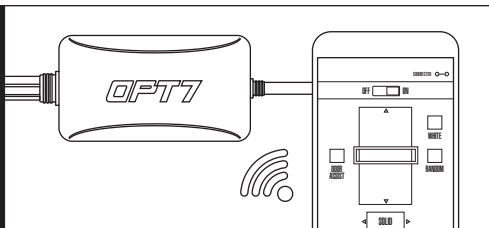

ZIPTIES

CIGARETTE LIGHTER POWER SUPPLY

INSTALLATION

| STEP 1

Inspect kit to ensure all contents was included.

| STEP 2

Decide where to locate the light strips and ensure wiring has enough length for control box to be installed in desired location.

INSTALLATION

STEP 3

Scan the QR code on the back of the control box to download the app.

STEP 4

Secure Control box in desired location with Velcro or zipties.

* The control box is **NOT** waterproof. Tuck it away from the elements.

STEP 5

Secure the light pods using the zip ties to tie all the wiring away from the moving components.

* IMPORTANT:

The LED connectors are not waterproof. You will need to use **HEAT SHRINK TUBE** (not included) or **ELECTRICAL TAPE** around the LED connectors to ensure the longevity of the lighting kit.