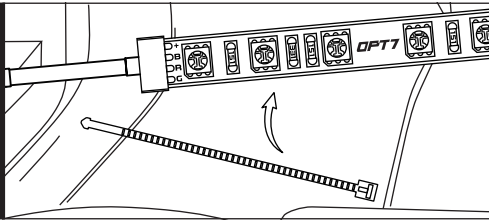

ZIPTIES

CIGARETTE LIGHTER POWER SUPPLY

INSTALLATION

| STEP 1

Inspect kit to ensure all contents was included.

| STEP 2

Decide where to locate the light strips and ensure wiring has enough length for control box to be installed in desired location.

INSTALLATION

STEP 3

Scan the QR code on the back of the control box to download the app.

STEP 4

Secure Control box in desired location with Velcro or zipties.

* The control box is **NOT** waterproof. Tuck it away from the elements.

STEP 5

Secure the light pods using the zip ties to tie all the wiring away from the moving components.

* IMPORTANT:

The LED connectors are not waterproof. You will need to use **HEAT SHRINK TUBE** (not included) or **ELECTRICAL TAPE** around the LED connectors to ensure the longevity of the lighting kit.