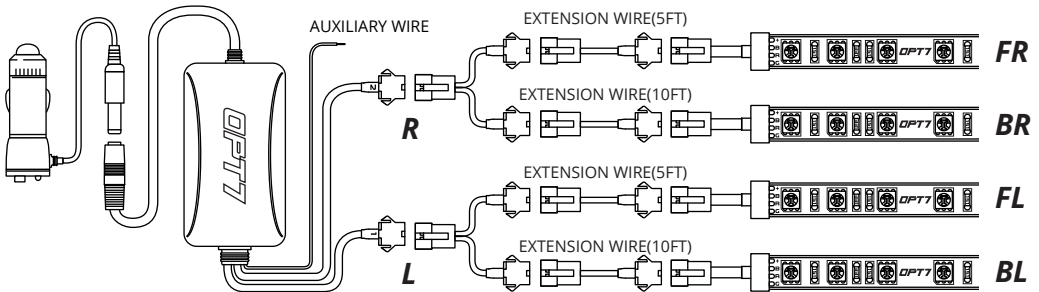

ZIPTIES

CIGARETTE LIGHTER POWER SUPPLY

INSTALLATION

| STEP 1

Inspect kit to ensure all contents was included.

| STEP 2

Decide where to locate the light strips and ensure wiring has enough length for control box to be installed in desired location.

IMPORTANT:

The control box must be installed inside the vehicle as it is not waterproof. **Avoid installation areas of the engine bay + heated surfaces.**

| EXAMPLES

WARNING

1. Connecting to more than 10 AMP will override the kit and cause early failure, ensure it is 10AMPs or less!!
2. Please ensure that the LED bars or strips/control box/wiring all are mounted in areas where will not exceed 85°C or 185°F.

STEP 5

Secure the light pods using the zip ties to tie all the wiring away from the moving components.

* IMPORTANT:

The LED connectors are not waterproof. You will need to use **HEAT SHRINK TUBE** (not included) or **ELECTRICAL TAPE** around the LED connectors to ensure the longevity of the lighting kit.