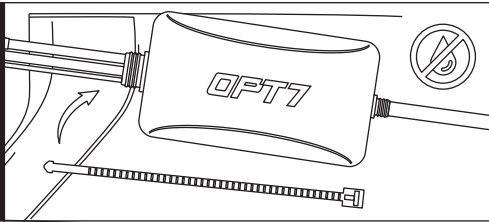

ZIPTIES

CIGARETTE LIGHTER POWER SUPPLY

INSTALLATION

| STEP 1

Inspect kit to ensure all contents was included.

| STEP 2

Decide where to locate the light strips and ensure wiring has enough length for control box to be installed in desired location.

IMPORTANT:

The control box must be installed inside the vehicle as it is not waterproof. **Avoid installation areas of the engine bay + heated surfaces.**

| EXAMPLES

WARNING

1. Connecting to more than 10 AMP will override the kit and cause early failure, ensure it is 10AMPs or less!!
2. Please ensure that the LED bars or strips/control box/wiring all are mounted in areas where will not exceed 85°C or 185°F.

INSTALLATION

STEP 3

Scan the QR code on the back of the control box to download the app.

STEP 4

Secure Control box in desired location with Velcro or zipties.

* The control box is **NOT** waterproof. Tuck it away from the elements.