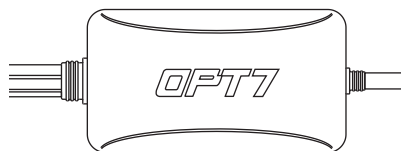

AURA™ PRO INTERIOR

4PC INSTALLATION GUIDE

COMPONENTS

LIGHT STRIPS

AURA BLUETOOTH CONTROL BOX

EXTENSION WIRES

MOUNTING KIT

Y-SPLITTERS

ZIPTIES

CIGARETTE LIGHTER POWER SUPPLY

INSTALLATION

| STEP 1

Inspect kit to ensure all contents was included.

| STEP 2

Decide where to locate the light strips and ensure wiring has enough length for control box to be installed in desired location.