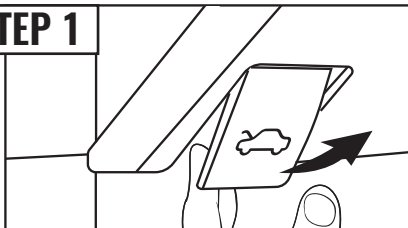

MOUNTING KIT

HARDWIRE POWER HARNESS

EXTENSION WIRES

INSTALLATION

STEP 1

Open the hood.

STEP 4

Run the wires along the front brace and connect to the control box.

STEP 2

Wrap the LED strip into a circle shape and firmly press into place inside of the intake hole to secure.

AND/OR

Attach the strip as pictured as an alternate method of install.

STEP 5

Connect the power wire harness to your vehicle battery.