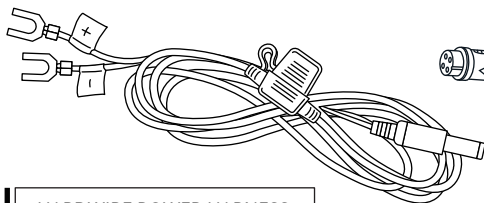

MOUNTING KIT

HARDWIRE POWER HARNESS

EXTENSION WIRES

INSTALLATION

STEP 1

Open the hood.

STEP 4

Run the wires along the front brace and connect to the control box.

STEP 2

Wrap the LED strip into a circle shape and firmly press into place inside of the intake hole to secure.

AND/OR

Attach the strip as pictured as an alternate method of install.

STEP 5

Connect the power wire harness to your vehicle battery.