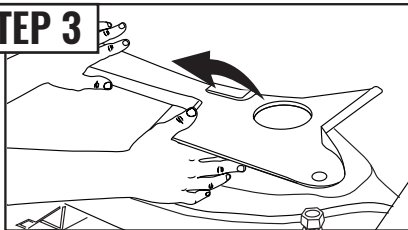

INSTALLATION

STEP 1

Open the hood.

STEP 4

Run the wires along the front brace and connect to the control box.

STEP 2

Wrap the LED strip into a circle shape and firmly press into place inside of the intake hole to secure.

AND/OR

Attach the strip as pictured as an alternate method of install.

STEP 5

Connect the power wire harness to your vehicle battery.

STEP 3

Remove the plastic covers on the right and left side of the engine bay.

STEP 6

Test for function.