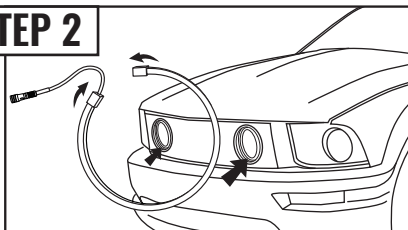

MOUNTING KIT

HARDWIRE POWER HARNESS

EXTENSION WIRES

INSTALLATION

STEP 1

Open the hood.

STEP 4

Run the wires along the front brace and connect to the control box.

STEP 2

Wrap the LED strip into a circle shape and firmly press into place inside of the intake hole to secure.

AND/OR

Attach the strip as pictured as an alternate method of install.

STEP 5

Connect the power wire harness to your vehicle battery.