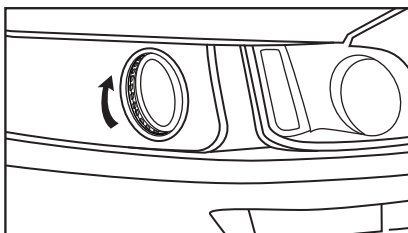

MOUNTING KIT

HARDWIRE POWER HARNESS

EXTENSION WIRES

INSTALLATION

STEP 1

Open the hood.

STEP 4

Run the wires along the front brace and connect to the control box.

STEP 2

Wrap the LED strip into a circle shape and firmly press into place inside of the intake hole to secure.

AND/OR

Attach the strip as pictured as an alternate method of install.

STEP 5

Connect the power wire harness to your vehicle battery.