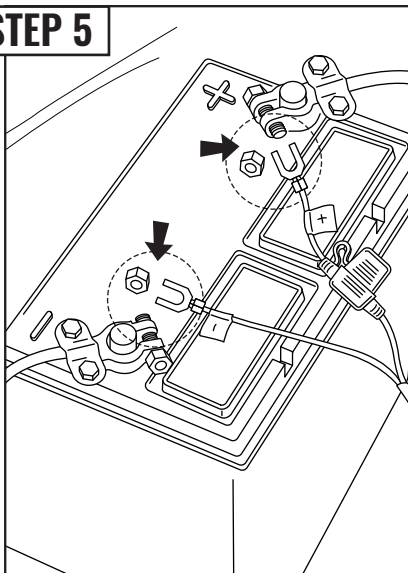

MOUNTING KIT

HARDWIRE POWER HARNESS

EXTENSION WIRES

INSTALLATION

STEP 1

Open the hood.

STEP 4

Run the wires along the front brace and connect to the control box.

STEP 2

Wrap the LED strip into a circle shape and firmly press into place inside of the intake hole to secure.

AND/OR

Attach the strip as pictured as an alternate method of install.

STEP 5

Connect the power wire harness to your vehicle battery.

STEP 3

Remove the plastic covers on the right and left side of the engine bay.

STEP 6

Test for function.

INSTALLATION

EXAMPLE

WARNING

1. Connecting to more than 10 AMP will override the kit and cause early failure, ensure it is 10 AMP or less!!
2. Please ensure that the LED bars or strips/control box/wiring all are mounted in areas where will not exceed 85°C or 185°F.

⚠ IMPORTANT ⚠

**BE SURE TO CONFIRM THE CORRECT DIRECTION OF THE ARROW!!
TO AVOID PRODUCT DAMAGE DUE TO INCORRECT INSTALLATION.**

CORRECT INSTALLATION

Note the
direction of
the arrows

BUTTON LAYOUT

STEP 4

Using the included E-Z Remote, select your desired color or pattern.