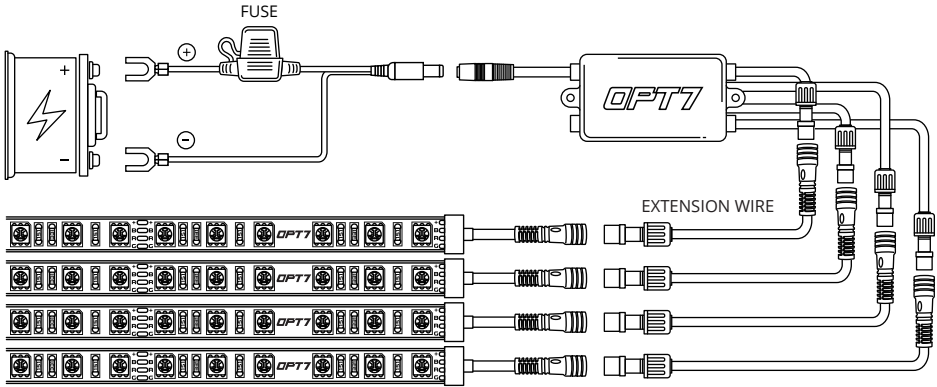

STEP 2

Wrap the LED strip into a circle shape and firmly press into place inside of the intake hole to secure.

AND/OR

Attach the strip as pictured as an alternate method of install.

STEP 5

Connect the power wire harness to your vehicle battery.

STEP 3

Remove the plastic covers on the right and left side of the engine bay.

STEP 6

Test for function.

INSTALLATION

EXAMPLE

WARNING

1. Connecting to more than 10 AMP will override the kit and cause early failure, ensure it is 10 AMP or less!!
2. Please ensure that the LED bars or strips/control box/wiring all are mounted in areas where will not exceed 85°C or 185°F.

⚠ IMPORTANT ⚠

**BE SURE TO CONFIRM THE CORRECT DIRECTION OF THE ARROW!!
TO AVOID PRODUCT DAMAGE DUE TO INCORRECT INSTALLATION.**

CORRECT INSTALLATION

Note the
direction of
the arrows

BUTTON LAYOUT

STEP 4

Using the included E-Z Remote, select your desired color or pattern.