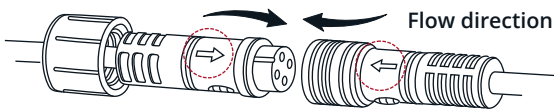

STEP 2

Wrap the LED strip into a circle shape and firmly press into place inside of the intake hole to secure.

AND/OR

Attach the strip as pictured as an alternate method of install.

STEP 5

Connect the power wire harness to your vehicle battery.

STEP 3

Remove the plastic covers on the right and left side of the engine bay.

STEP 6

Test for function.

INSTALLATION

EXAMPLE

WARNING

1. Connecting to more than 10 AMP will override the kit and cause early failure, ensure it is 10 AMP or less!!
2. Please ensure that the LED bars or strips/control box/wiring all are mounted in areas where will not exceed 85°C or 185°F.

⚠ IMPORTANT ⚠

**BE SURE TO CONFIRM THE CORRECT DIRECTION OF THE ARROW!!
TO AVOID PRODUCT DAMAGE DUE TO INCORRECT INSTALLATION.**

CORRECT INSTALLATION

Note the
direction of
the arrows

BUTTON LAYOUT

STEP 4

Using the included E-Z Remote, select your desired color or pattern.