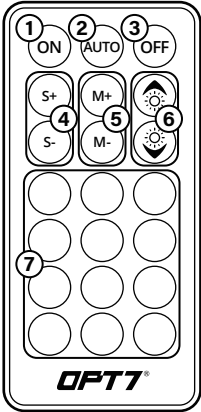

⚠ IMPORTANT ⚠

**BE SURE TO CONFIRM THE CORRECT DIRECTION OF THE ARROW!!
TO AVOID PRODUCT DAMAGE DUE TO INCORRECT INSTALLATION.**

CORRECT INSTALLATION

Note the
direction of
the arrows

BUTTON LAYOUT

STEP 4

Using the included E-Z Remote, select your desired color or pattern.