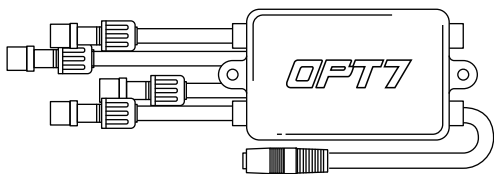

AURA™

DRL HALO RGB

FORD MUSTANG 05-14

INSTALLATION GUIDE

COMPONENTS

LIGHT STRIPS

MOUNTING KIT