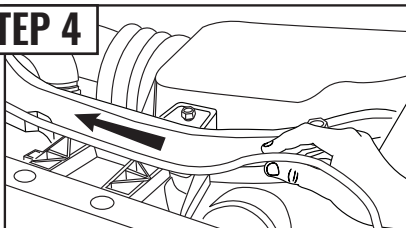

MOUNTING KIT

HARDWIRE POWER HARNESS

EXTENSION WIRES

INSTALLATION

STEP 1

Open the hood.

STEP 4

Run the wires along the front brace and connect to the control box.

STEP 2

Wrap the LED strip into a circle shape and firmly press into place inside of the intake hole to secure.

AND/OR

Attach the strip as pictured as an alternate method of install.

STEP 5

Connect the power wire harness to your vehicle battery.