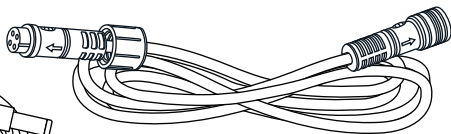

MOUNTING KIT

HARDWIRE POWER HARNESS

EXTENSION WIRES

INSTALLATION

STEP 1

Open the hood.

STEP 4

Run the wires along the front brace and connect to the control box.

STEP 2

Wrap the LED strip into a circle shape and firmly press into place inside of the intake hole to secure.

AND/OR

Attach the strip as pictured as an alternate method of install.

STEP 5

Connect the power wire harness to your vehicle battery.